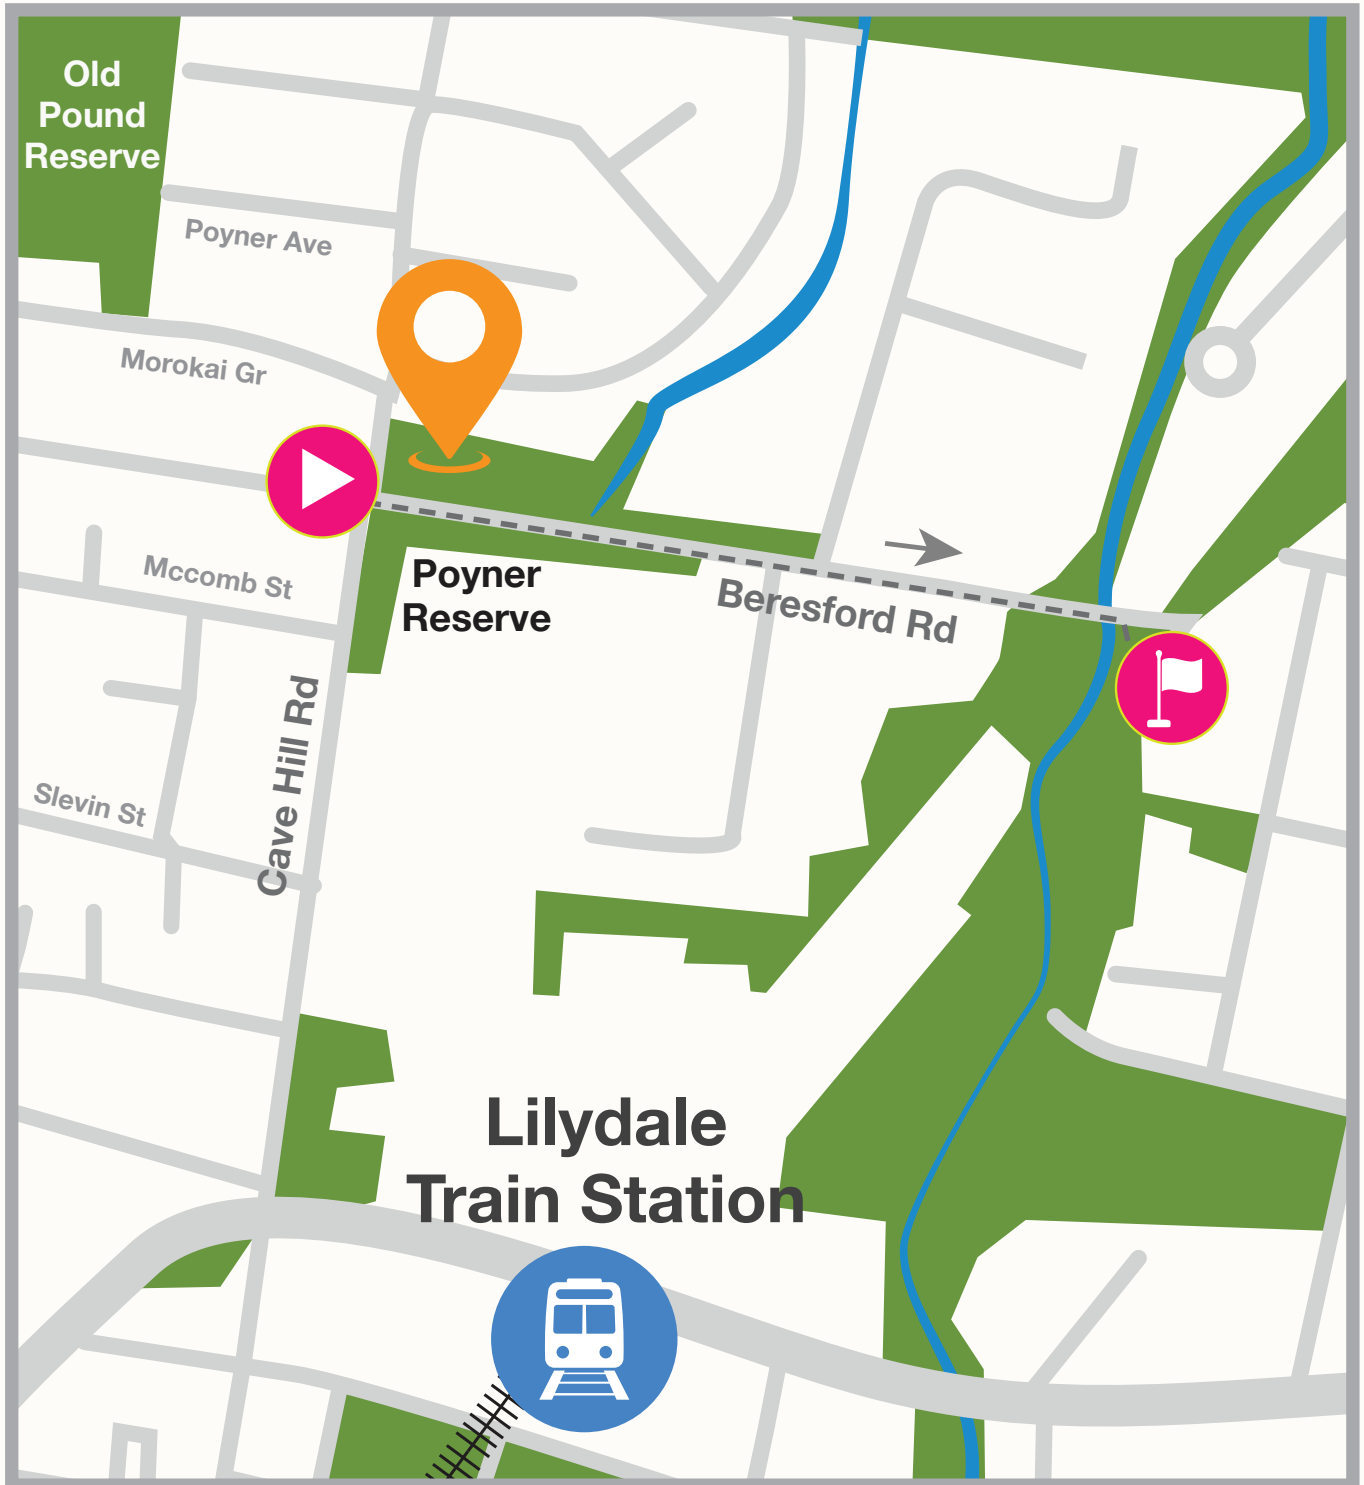

Wayfinding Signs

..... Walking Trail

Start

Finish

Walk Wurundjeri Wandoon,

Poyner Reserve to
Warburton Rail Trail

Wayfinding Signs

..... Walking Trail

Start

Finish

Walk Birrarung, Poyner to Lillydale Lake

Wayfinding Signs

----- Walking Trail

Start

Finish

Walk Waa,

Poyner to Old Pound Reserve Loop

Wayfinding Signs

----- Walking Trail

Start

Finish

Walk Barak, Lilydale Heights

Wayfinding Signs

Art Sculpture

Finish

Walk Cave Hill Quarry,

Victoria Rd Primary School

Wayfinding Signs

..... Walking Trail

Start

Finish