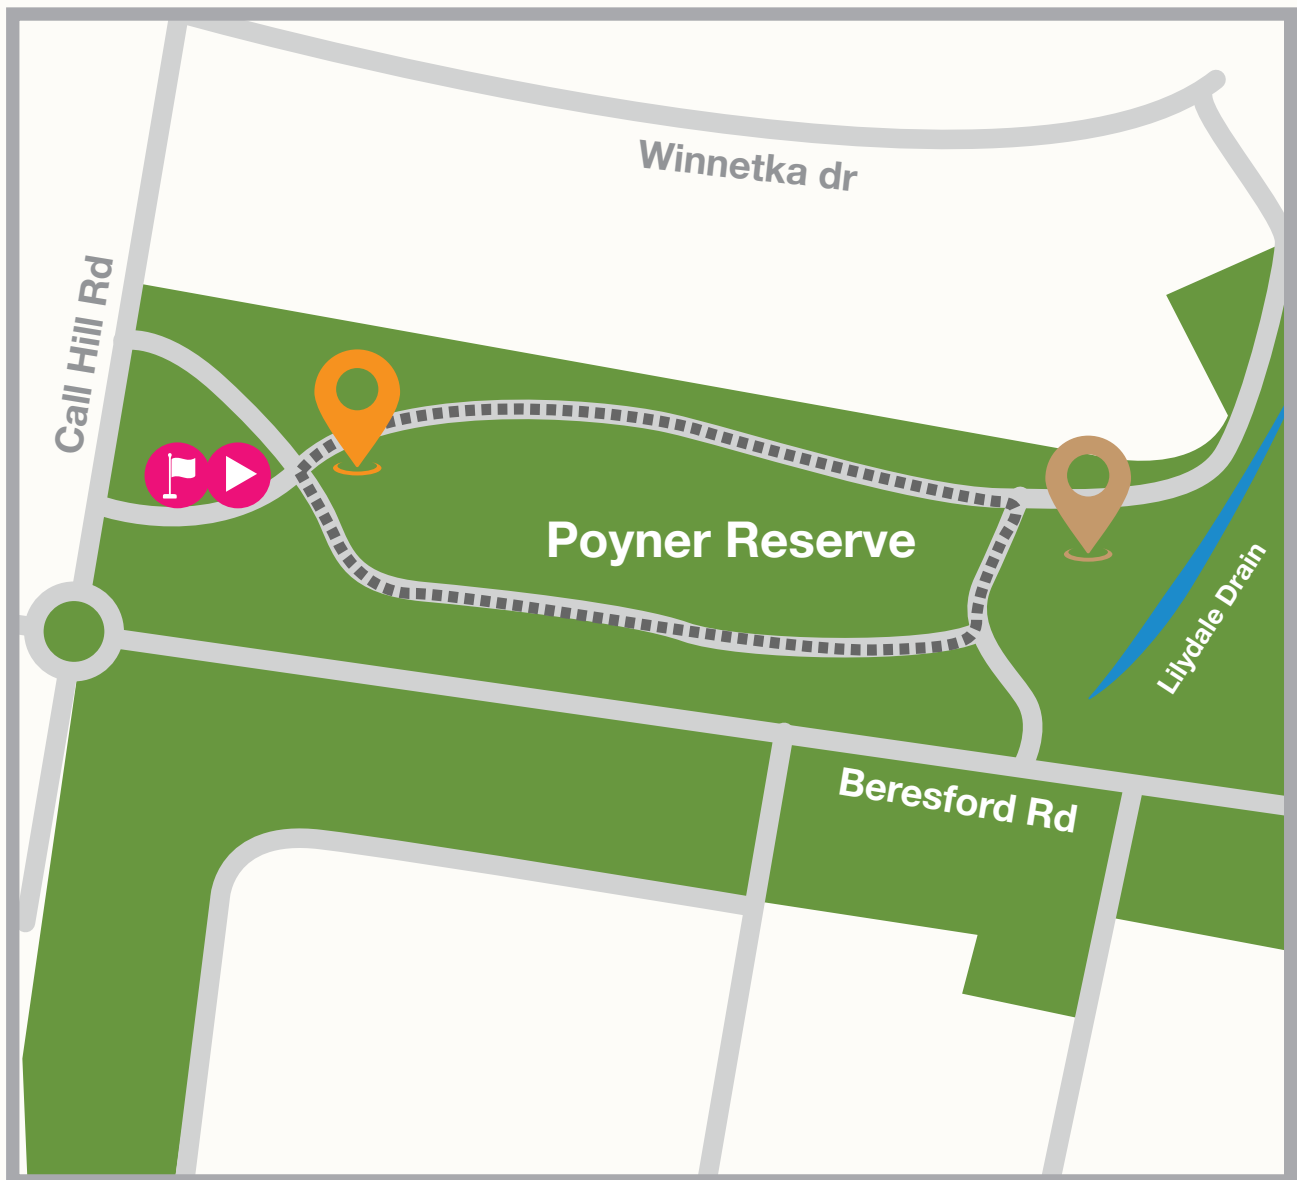

Walk Bour-deet, Poyner Reserve

Wayfinding Signs

----- Walking Trail

Start

Finish

Walk Art and Sole, Lions Park Loop

-  Wayfinding Signs
-  Art Sculpture
-  Walking Trail
-  Start
-  Finish

Walk Bunjil, Poyner Reserve Loop

Wayfinding Signs

..... Walking Trail

Start

Finish

Walk Wurundjeri Wandoon,

Poyner Reserve to
Warburton Rail Trail

Wayfinding Signs

..... Walking Trail

Start

Finish

Walk Birrarung, Poyner to Lillydale Lake

Wayfinding Signs

----- Walking Trail

Start

Finish

Walk Waa,

Poyner to Old Pound Reserve Loop

Wayfinding Signs

----- Walking Trail

Start

Finish

Walk Barak, Lilydale Heights

Wayfinding Signs

Art Sculpture