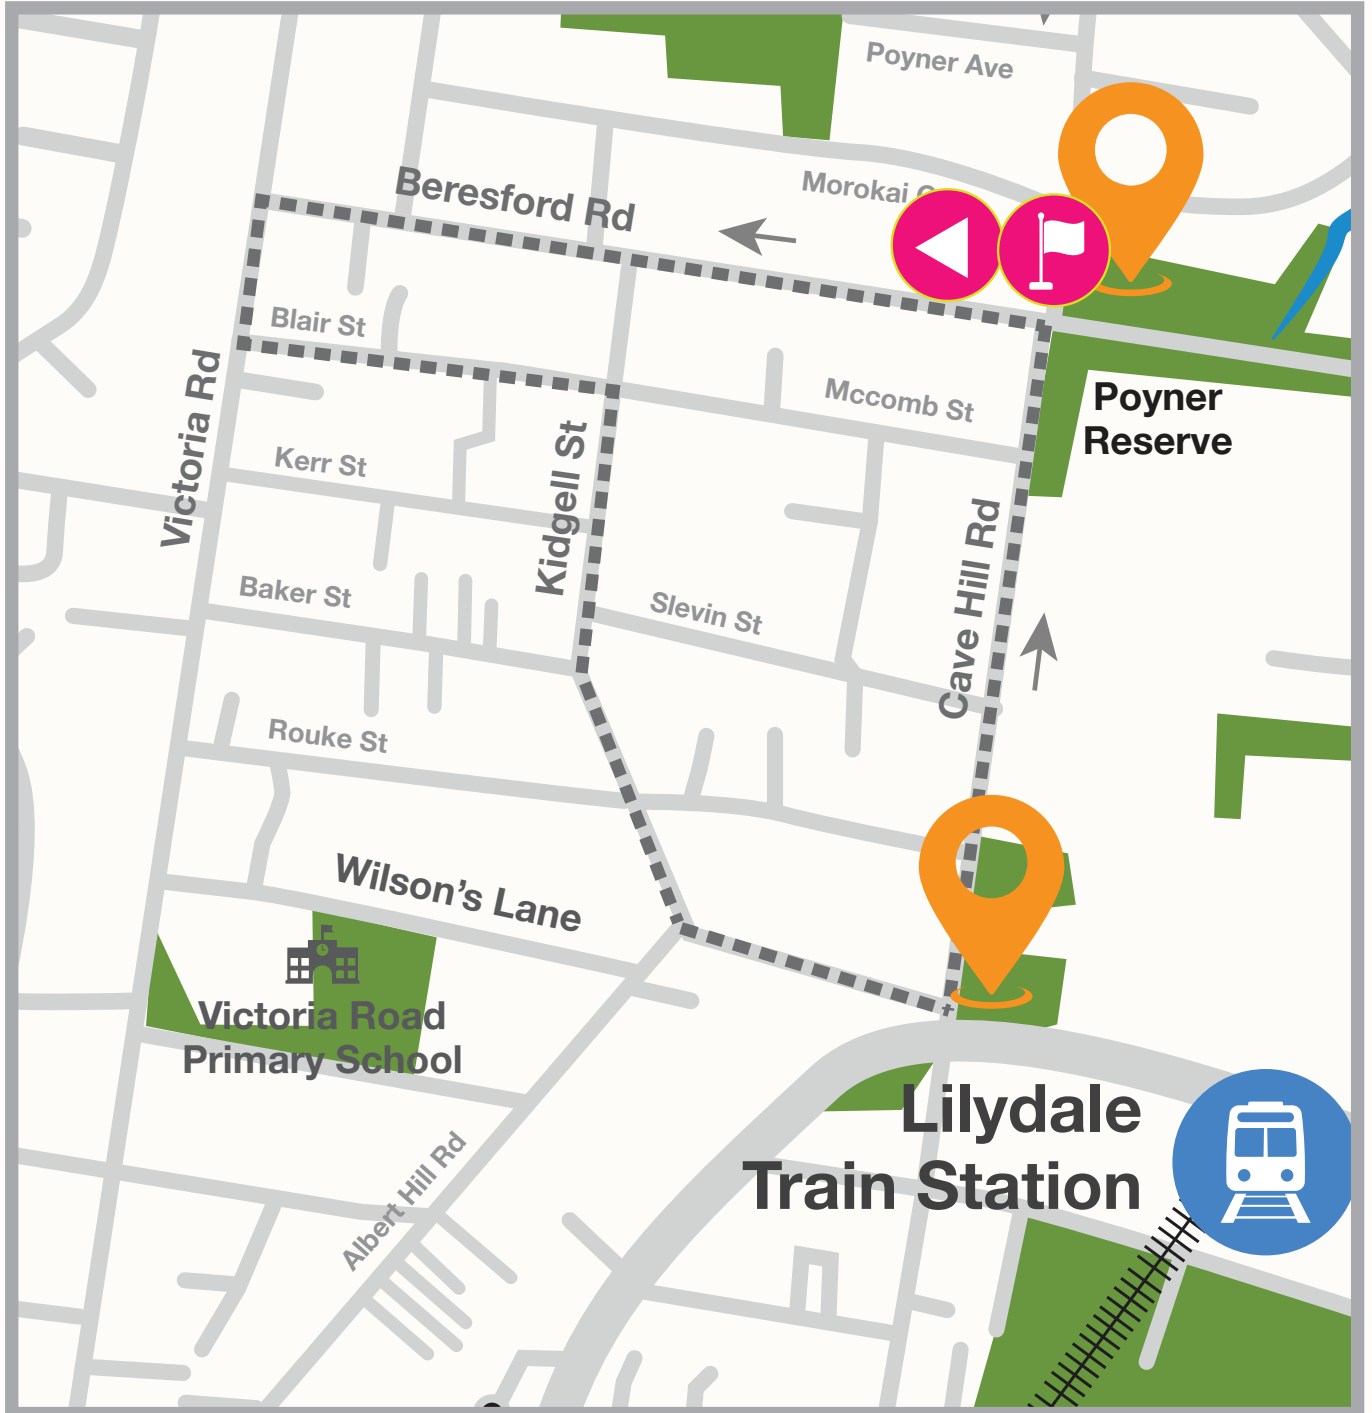

Walk Bour-deet, Poyner Reserve

Wayfinding Signs

----- Walking Trail

Start

Finish

Walk Art and Sole, Lions Park Loop

-  Wayfinding Signs
-  Art Sculpture
-  Walking Trail
-  Start
-  Finish

Walk Bunjil, Poyner Reserve Loop

Wayfinding Signs

..... Walking Trail

Start

Finish

Walk Wurundjeri Wandoon,

Poyner Reserve to
Warburton Rail Trail

Wayfinding Signs

..... Walking Trail

Start

Finish

Walk Birrarung, Poyner to Lillydale Lake

Wayfinding Signs

----- Walking Trail

Start

Finish

Walk Waa,

Poyner to Old Pound Reserve Loop

Wayfinding Signs

----- Walking Trail

Start

Finish

Walk Barak, Lilydale Heights

Wayfinding Signs

Art Sculpture