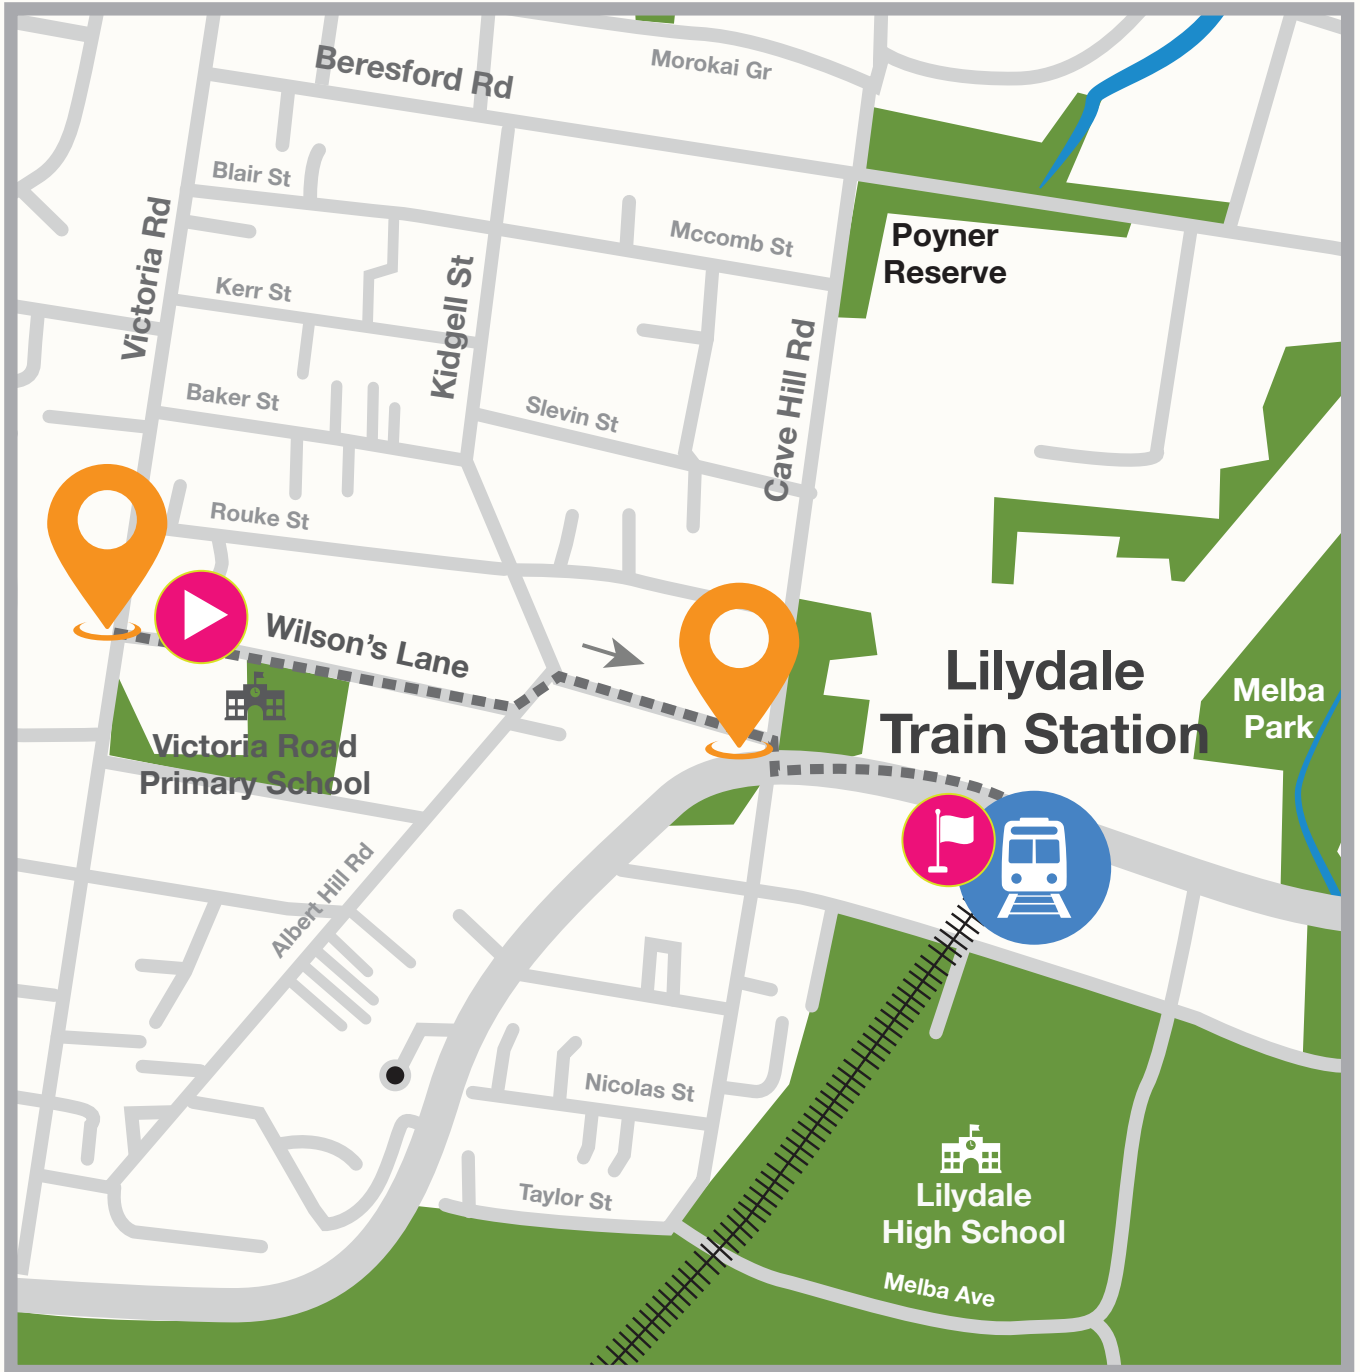

Start

Finish

Walk Birrarung, Poyner to Lillydale Lake

Wayfinding Signs

----- Walking Trail

Start

Finish

Walk Waa,

Poyner to Old Pound Reserve Loop

Wayfinding Signs

----- Walking Trail

Start

Finish

Walk Barak, Lilydale Heights

Wayfinding Signs

Art Sculpture

----- Walking Trail

Start

Finish

Walk Yarning Circle,

Lilydale High School

Wayfinding Signs

----- Walking Trail

Start

Finish

Walk Cave Hill Quarry,

Victoria Rd Primary School

Wayfinding Signs

..... Walking Trail

Start

Finish