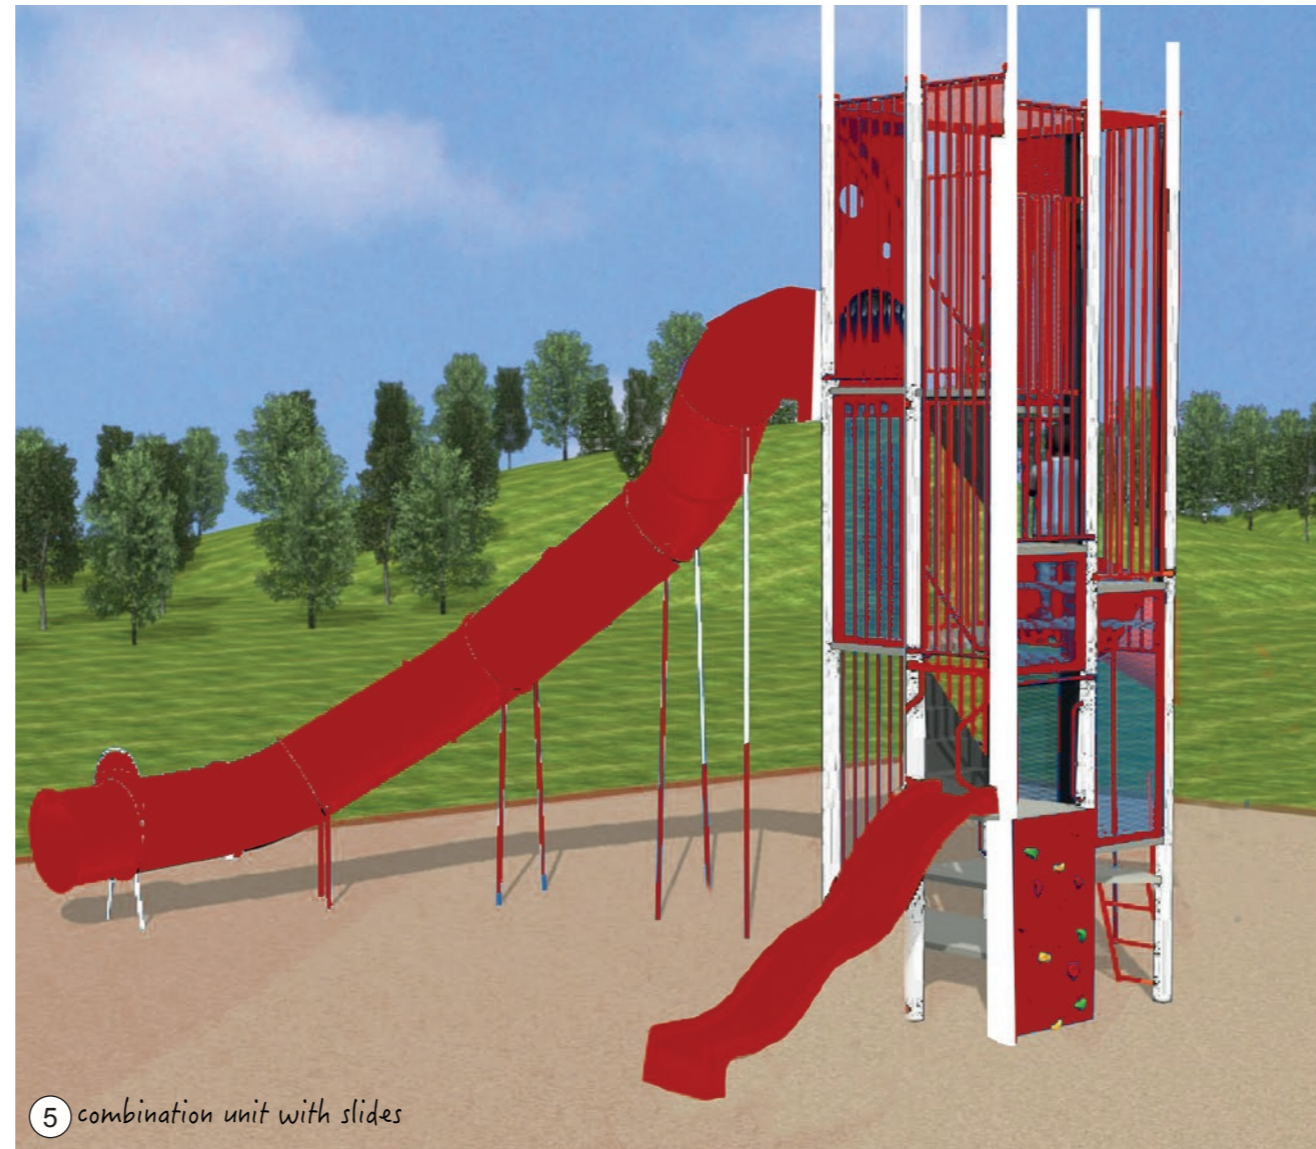

GATEWAY RESERVE

LEGEND

-  Proposed trees
-  Upright posts
-  Garden bed
-  Grass
-  Softfall mulch
-  Softfall Rubber
-  Gravel
-  Boulders
-  Feature brick paving

KEY

- ① Fitness Stations
- ② Drinking Fountain
- ③ Swings
- ④ Bench seat
- ⑤ Combination unit with slides
- ⑥ Trampolines
- ⑦ Spinner bowl/ Springers
- ⑧ Mosaic art wall
- ⑨ Platform seat

1 fitness equipment

5 combination unit with slides

6 trampolines

3 swings

8 mosaic art wall

Equipment options

Option 1: Spinner bowl

7 spinner bowl

Option 2: Spring rockers

7 spring rockers