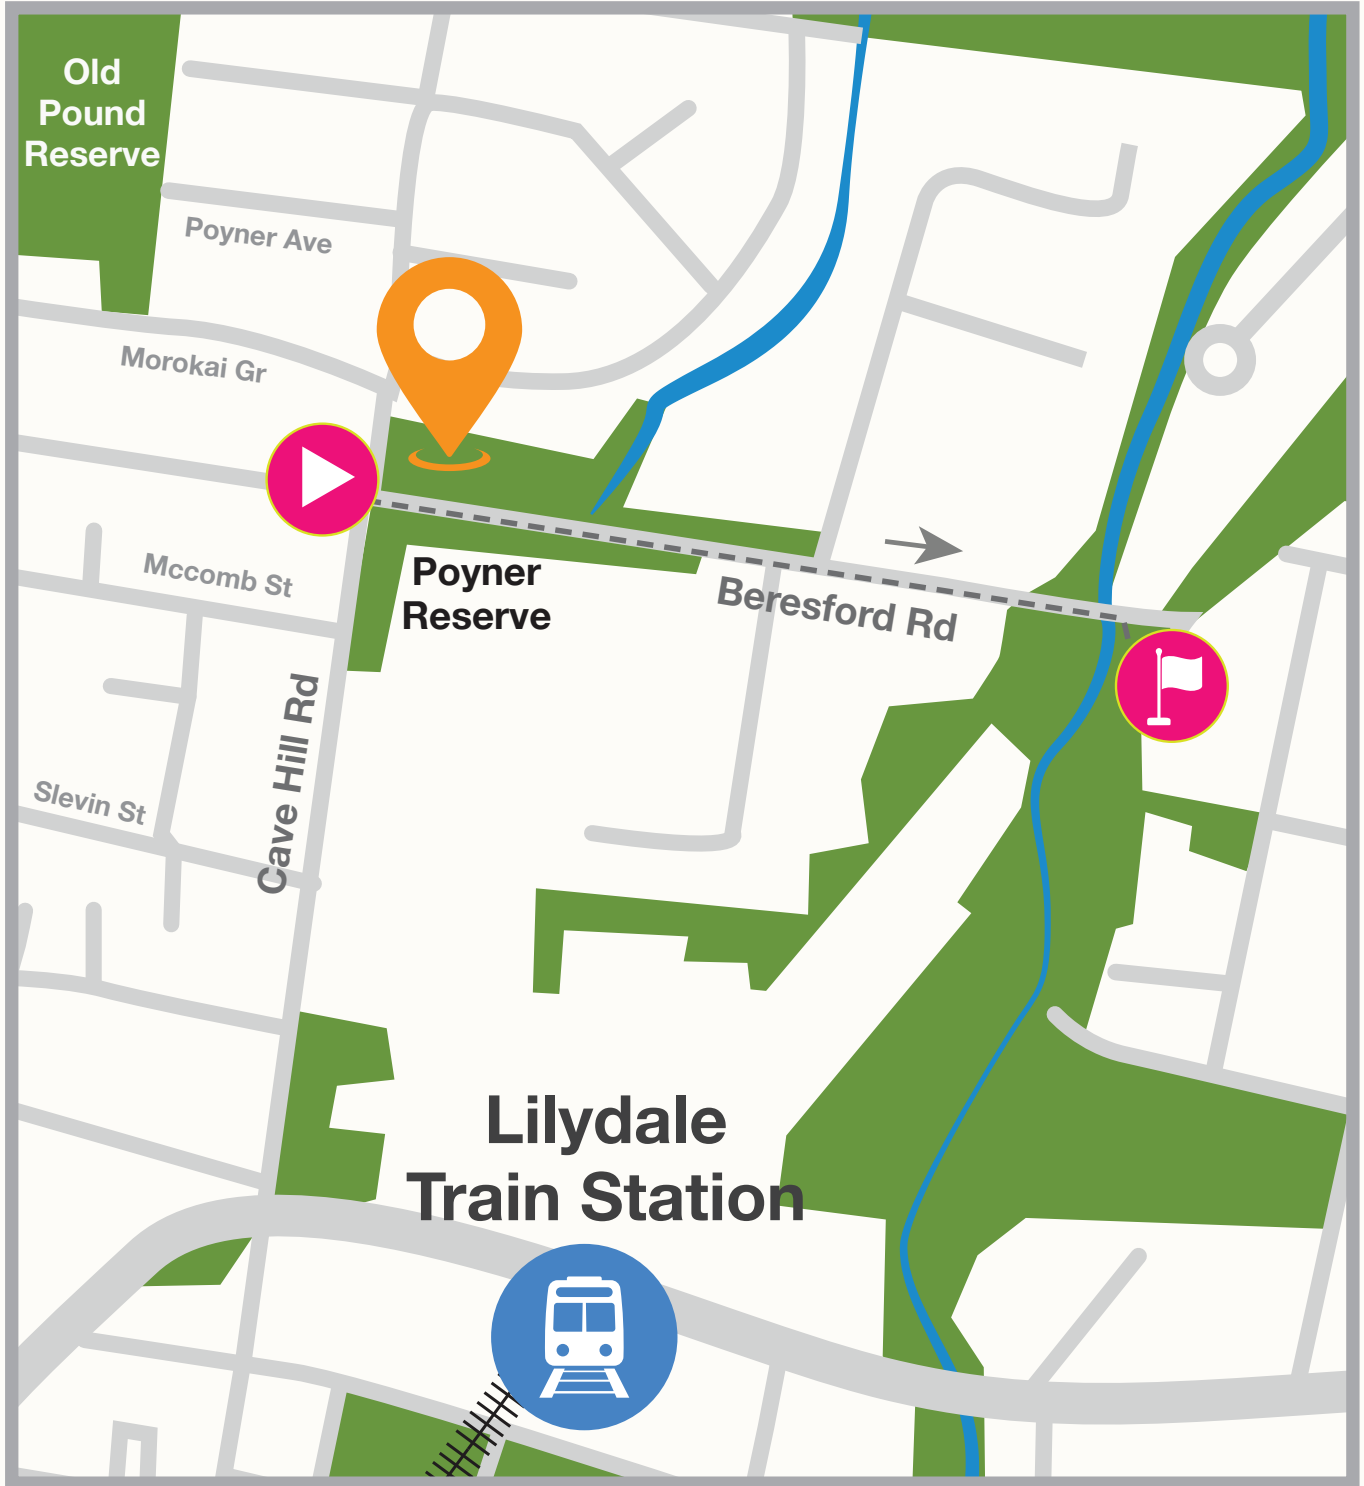

Walk Wurundjeri Wandoon,

Poyner Reserve to
Warburton Rail Trail

Wayfinding Signs

..... Walking Trail

Start

Finish